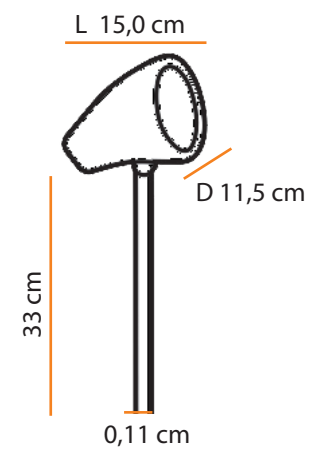

Dimensões / Dimensions:

Cores Colors	BRANCO WHITE	AREIA SAND	TERRACOTA TERRA-COTTA	TABACO BROWN
Código Externa Code Outdoor	E404	E405	E402	E403