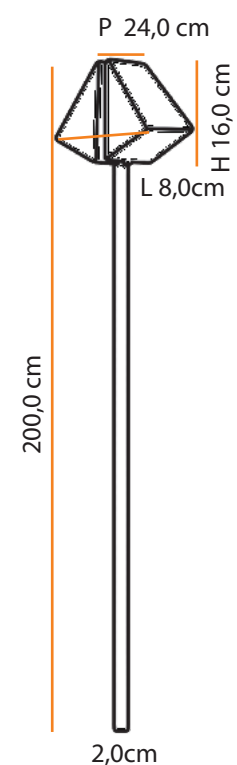

Name: Post Setta
 Type: Outdoor Post Lamp
 Use: Outdoor
 Material: Ceramic and Aluminium

máx. 60 W / 127 V 230 V / GU10

2x 

    **1,6** 

Dimensões / Dimensions:

Cores Colors	BRANCO WHITE	AREIA SAND	TERRACOTA TERRA-COTTA	TABACO BROWN	VERDE GREEN	PRETO BLACK
Código GU10 Code GU10	B396	B397	B398	B399	B402	B401