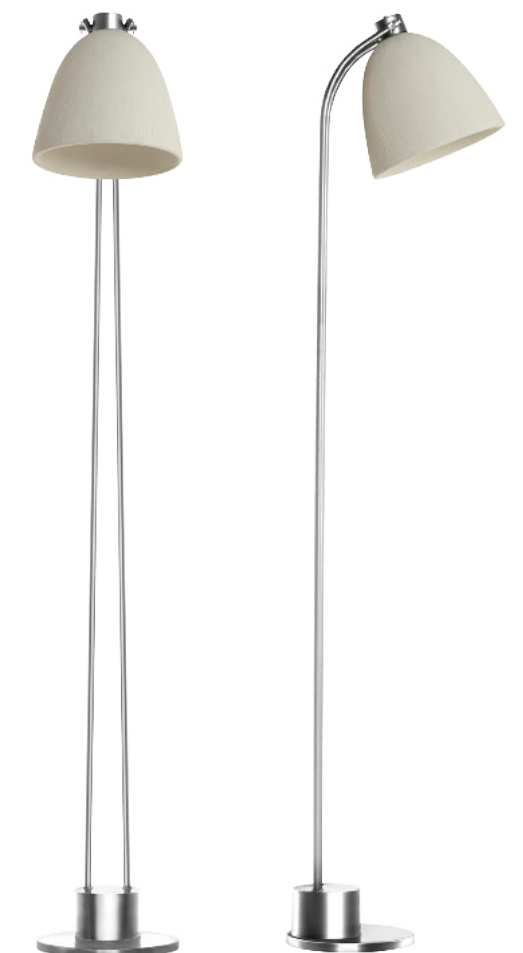

Copacabana

Descrição do produto

Nome : Copacabana
Tipo : Luminária de Piso
Uso : Interior
Material : Cerâmica e Cobre

Description of product

Name: Copacabana
Type: Floor Lamp
Use: Indoor
Material: Copper and Ceramic

max. 60 W / 127 V 230 V/ E27

1x

Dimensions:

Cores Colors	BRANCO WHITE	TABACO BROWN
Cobre Copper	LC801	LC802

Copacabana

Descrição do produto

Nome : Copacabana
Tipo : Luminária de Piso
Uso : Interior
Material : Cerâmica e Aço

Description of product

Name: Copacabana
Type: Floor Lamp
Use: Indoor
Material: Steel and Ceramic

max. 60 W / 127 V 230 V/ E27

1x

7,5

Cores Colors	BRANCO WHITE	TABACO BROWN
Grafite Graphite	LC803	LC804

Cores Colors	BRANCO WHITE	TABACO BROWN
Cromado Chrome	LC805	LC806

Piso

Piso