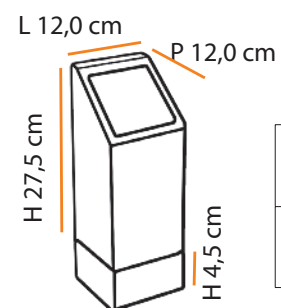

Dimensões
Dimensions:

Cores Colors	BRANCO WHITE	AREIA SAND	VERDE GREEN	PRETO BLACK
Abertura Superior Superior opening	B328	B329	B340	B339