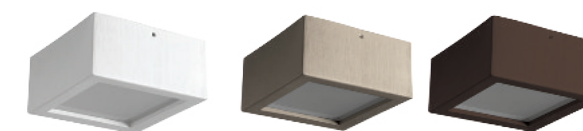

Description of product

Name: Single
Type: Flush Ceiling Light
Use: Indoor
Material: Ceramic and Glass
máx. 50 W / 127 V 230 V/ E27

1x  

Dimensões / Dimensions:

   **2,3** 

Cores Colors	BRANCO WHITE	AREIA SAND	CHOCOLATE CHOCO.ATE
Código Code	PL702	PL701	PL720