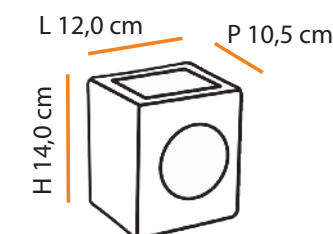

Description of product

Name: Malaia Open
 Type: Wall Sconce
 Use: Indoor / Outdoor
 Material: Ceramic and Glass

máx. 60 W / 127 V 230 V/ G9

1x 

   **1,0** 

Dimensões / Dimensions:

Cores Colors	BRANCO WHITE	AREIA SAND	VERDE GREEN	PRETO BLACK
Código Code	A289	A290	A418	A417