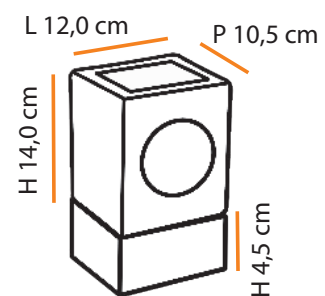

Luna

Descrição do produto

Nome: Luna
Tipo: Balizador
Uso: Externo
Material: Cerâmica, Vidro e Eucalipto

Description of product

Name: Luna
Type: Path Lighting
Use: Outdoor
Material: Ceramic, Glass and Eucalyptus

máx. 60 W / 127 V 230 V/ G9

1x

1,5

Dimensões / Dimensions: