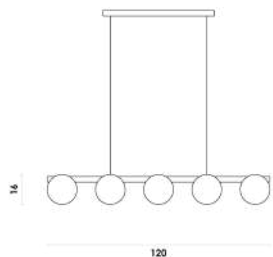

MAASAI

Coleção
TRANSFORMAR

Pendente

Metal / Vidro

G9 5X25W