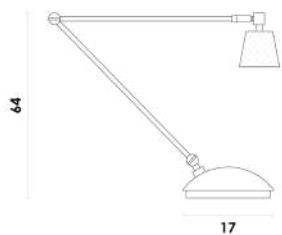

Abajur

Metal

G9

1X40W