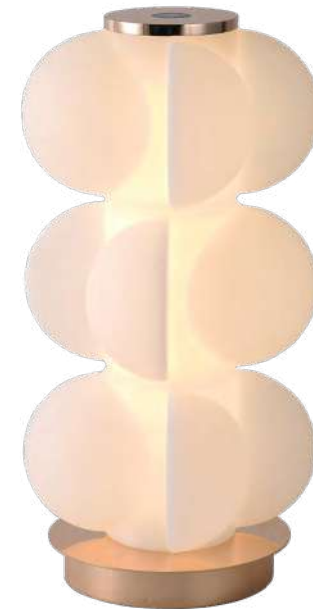

ML019
Dourado / Branco