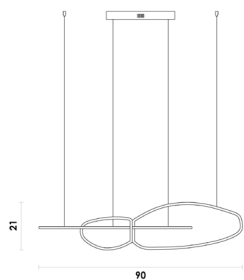

Pendente

Metal
3360lm

LED 1X42W 3000K