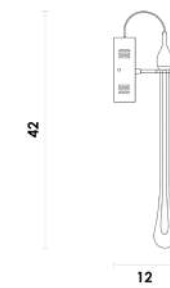

Arandela

Metal / Vidro
195lm

LED 1X3W 3000K