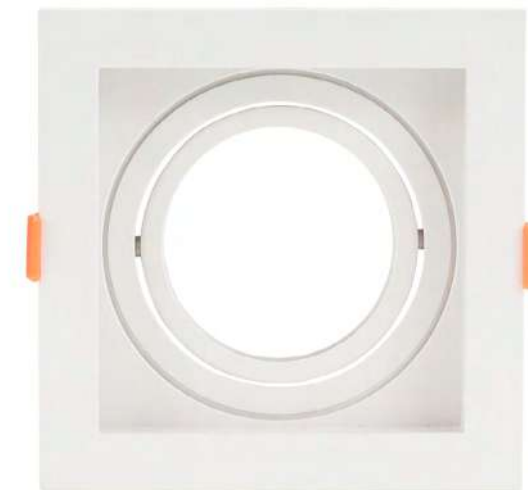

CONECTA ABS

SPOT	DL146AR70W	DL146AR111W	DL146DICW	DL146PAR20W	DL146MDW	DL146PAR30W
Base	GU10	GU10	GU10	E27	GU10	E27
Formato	AR70	AR111	MR16	PAR20	MR11	PAR30
Tensão	BIVOLT	BIVOLT	BIVOLT	BIVOLT	BIVOLT	BIVOLT
Potência total	1X50W	1X50W	1X50W	1X50W	1X50W	1X50W
Material	Abs	Abs	Abs	Abs	Abs	Abs
Cor	Branco	Branco	Branco	Branco	Branco	Branco
Medida	13*13*4,35cm	17*17*4,3cm	10,2*10,2*4,15cm	13*13*4,35cm	10,2*10,2*4,15cm	17*17*4,3cm