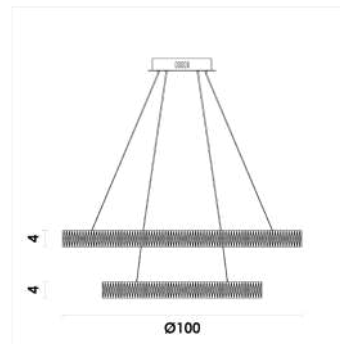

LED 2X32+22W 3000K

Pendente

Metal  
4356lm

LED 2X42+32W 3000K

Pendente

Metal  
1881lm

LED 1X32W 3000K

Projeto: Silvia Nathânia  
@silvianathania.designer