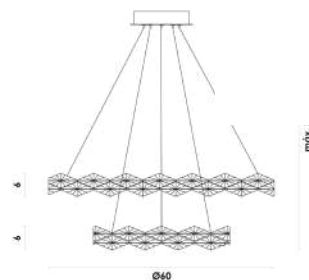

Pendente

Metal / Cristal
3600lm

LED 1X45W 3000K