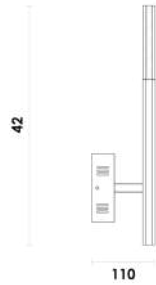

Arandela

Metal / Cristal De Rocha
150lm

LED 1X3W 3000K