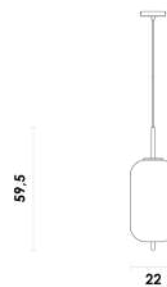

Pendente
Metal / Vidro
E27 1X40W