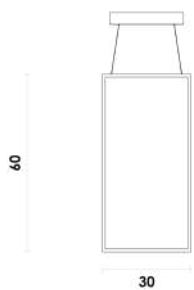

Pendente

Alumínio / Silicone

1810lm

LED

1X32W

3000K