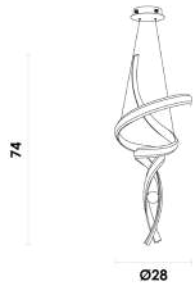

FLUIRE

Pendente

Metal
1800lm

LED 1X30W 3000K