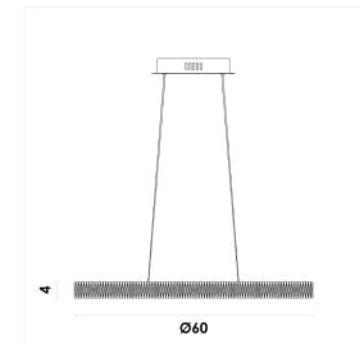

LED 2X32+22W 3000K

Pendente

Metal  
4356lm

LED 2X42+32W 3000K

Pendente

Metal  
1881lm

LED 1X32W 3000K

Projeto: Silvia Nathânia  
@silvianathania.designer