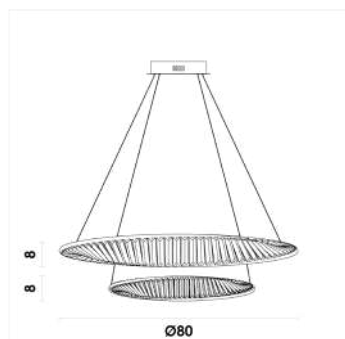

Pendente

Metal / Cristal
4200lm

LED 2X122W 3000K