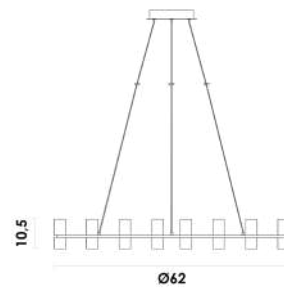

Pendente

Metal / Acrílico
2880lm

LED 18X2W 3000K