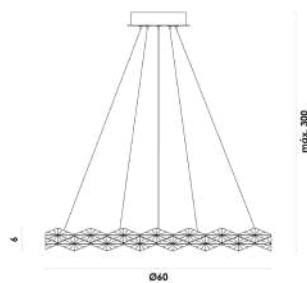

Pendente

Metal / Cristal
1920lm

LED 1X24W 3000K