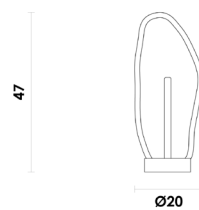

# ORIGINE

**HY001**  
Dourado

Pendente

Metal  
3360lm

LED 1X42W 3000K

Abajur

Metal  
1920lm

LED 1X24W 3000K