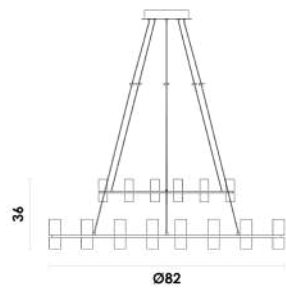

Pendente

Metal / Acrílico
6720lm

LED 42X2W 3000K