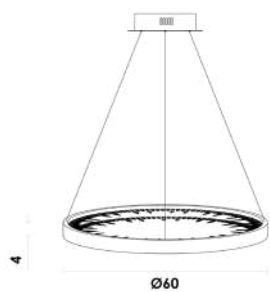

Pendente

Metal / Cristal
2850lm

LED

1X38W

3000K