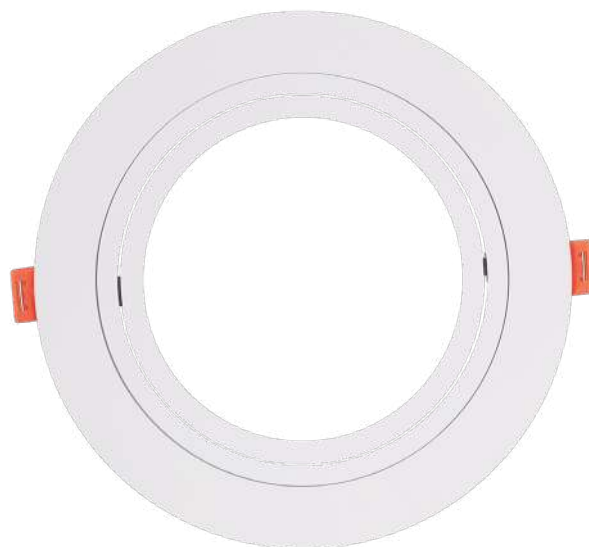

CONECTA ABS

SPOT	DL152AR111W	DL152AR70W	DL152DICW	DL152MDW	DL152PAR20W	DL152PAR30W
Base	GU10	GU10	GU10	GU10	E27	E27
Formato	AR111	AR70	MR16	MR11	PAR20	PAR30
Tensão	BIVOLT	BIVOLT	BIVOLT	BIVOLT	BIVOLT	BIVOLT
Potência total	1X50W	1X50W	1X50W	1X50W	1X50W	1X50W
Material	Abs	Abs	Abs	Abs	Abs	Abs
Cor	Branco	Branco	Branco	Branco	Branco	Branco
Medida	Ø17*2,7cm	Ø13*2,7cm	Ø10,2*2,5cm	Ø7,5*2,6cm	Ø13*2,7cm	Ø17*2,7cm