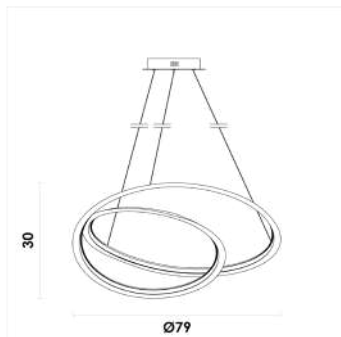

Pendente

Metal
1800lm

LED

1X61W

3000K