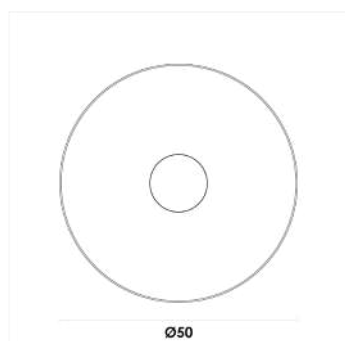

Plafon

Metal / Acrílico
2520lm

LED

1X36W

3000K