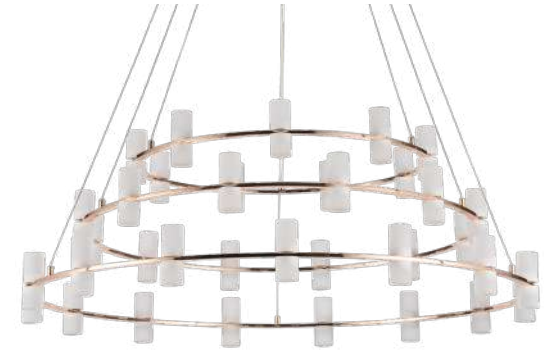

JJ003
Dourado / Branco