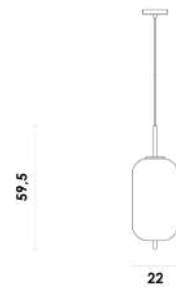

Pendente
Metal / Vidro
E27 1X40W