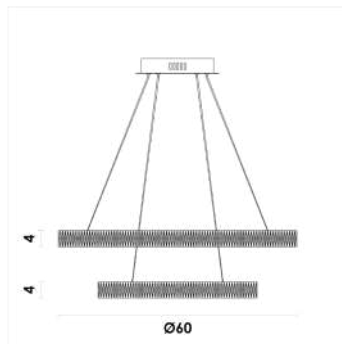

Pendente

Metal
3168lm

LED 2X32+22W 3000K