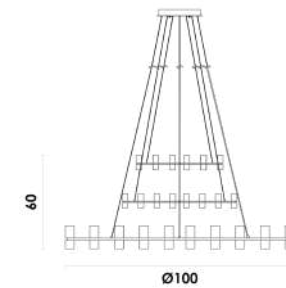

Pendente

Metal / Acrílico
11520lm

LED 72X2W 3000K