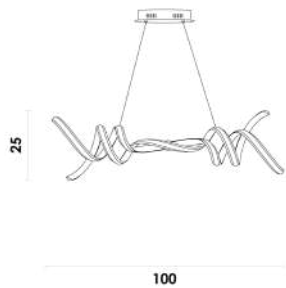

# FLUIRE

Pendente

Metal  
1800lm

LED 1X30W 3000K

**RE006**  
Dourado

Pendente

Metal  
2700lm

LED 1X45W 3000K