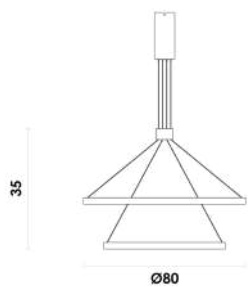

Pendente

Metal / Pvc
4200lm

LED

1X125W

3000K