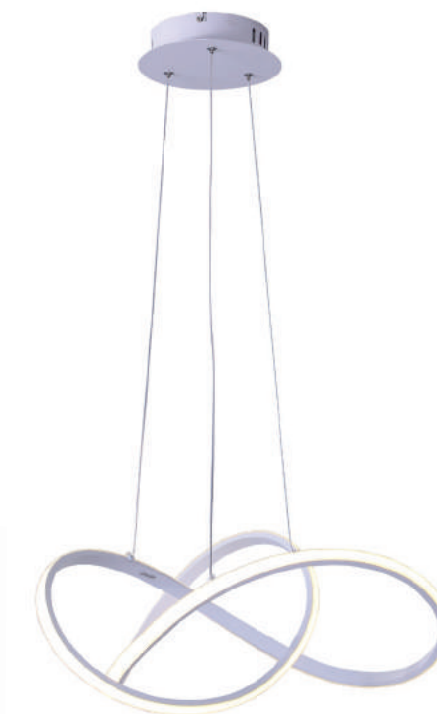

Abajur

Material	metal	
Fluxo	1000LM	
	LED	20W
		3000K

FLUIRE

SB001
Dourado

Pendente

Material metal
Fluxo 1500LM

LED 30W 3000K

SB001W
Branco e branco