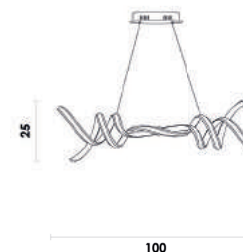

Pendente

Material	metal	
Fluxo	2700LM	
LED	45W	3000K