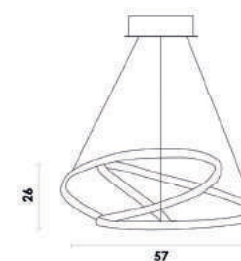

Pendente

Material metal e silicone
Fluxo 1800LM

LED 35W 3000K