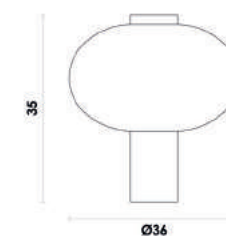

Abajur

Material metal e vidro

LED 10W 3000K