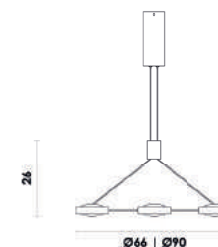

Pendente

Material metal / pvc
Fluxo 4200LM

LED 66W 3000K