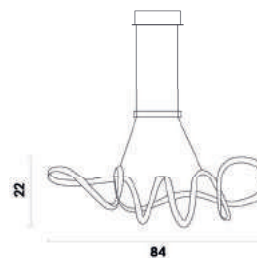

Pendente

Material	metal e silicone	
Fluxo	1800LM	
LED	35W	3000K