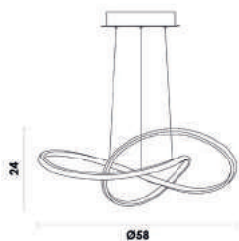

Abajur

Material	metal	
Fluxo	1000LM	
	LED	20W
		3000K

FLUIRE

SB001
Dourado

Pendente

Material metal
Fluxo 1500LM

LED 30W 3000K

SB001W
Branco e branco