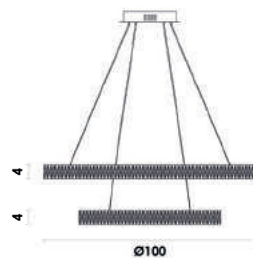

Pendente

Material metal
Fluxo 4356LM

LED	74W	3000K