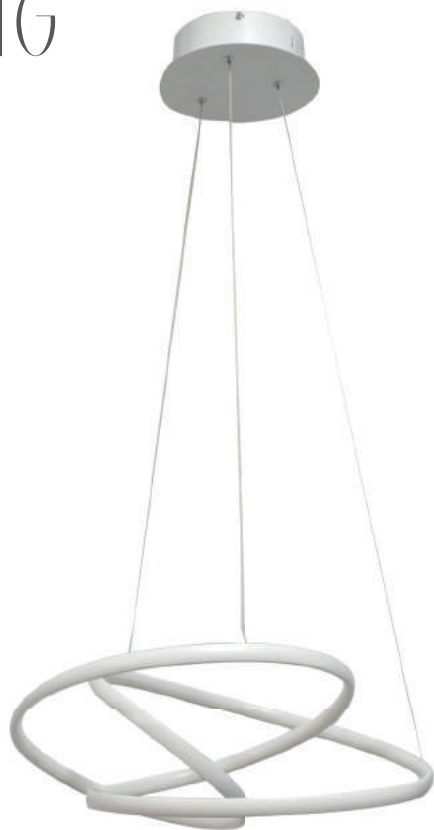

ZIG

Pendente

Material metal
Fluxo 1800LM

LED 35W 3000K