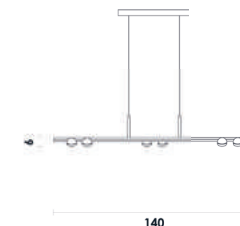

Arandela		
Material	metal	
Fluxo	600LM	
LED	10W	3000K