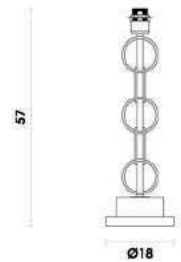

WR001
Bronze e branco
Cúpula: EX2011BR